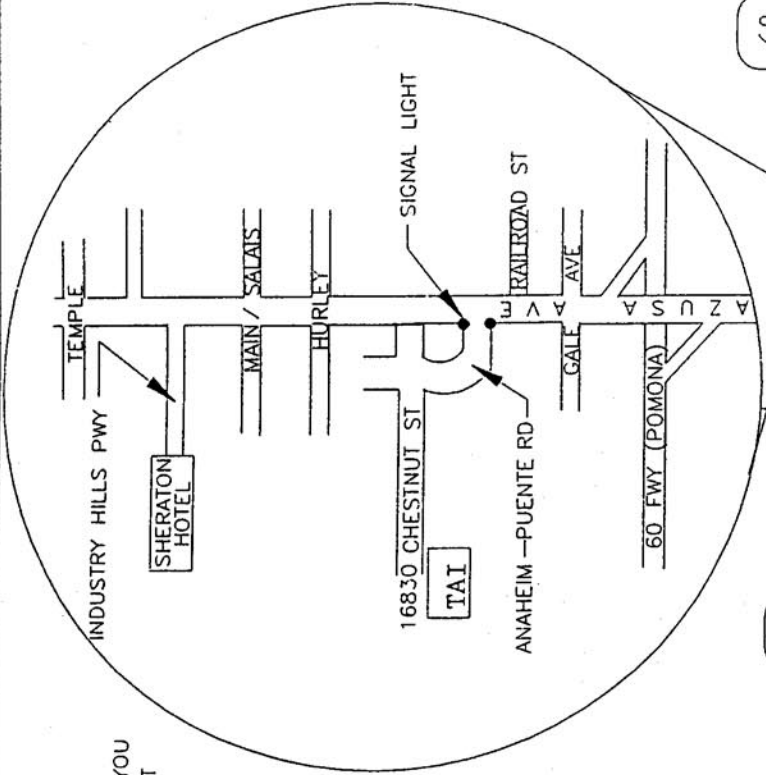

EXIT AZUSA AVE OFF RAMP FROM 60 FWY.
 GO NORTH ON AZUSA AVE UNTIL YOU REACH
 ANAHEIM-PUENTE RD. MAKE A LEFT TURN AT
 THE SIGNAL LIGHT AND FOLLOW THE ROAD UNTIL YOU
 COME TO A STOP SIGN. TURN LEFT ON CHESTNUT
 ST. AND PROCEED FOR APPROX. 1/4 MILE TO
 16830 ON YOUR LEFT HAND SIDE.

HOLLYWOOD BURBANK AIRPORT
 NOTE: FROM HOLLYWOOD BURBANK
 AIRPORT TO TAI APPROX. 1 HOUR 15 MIN.

ONTARIO INTERNATIONAL AIRPORT
 NOTE: FROM ONTARIO AIRPORT TO TAI APPROX. 20 TO 30 MIN.

LOS ANGELES INTERNATIONAL AIRPORT
 NOTE: FROM LAX TO TAI APPROX. 50 MIN. W/OUT TRAFFIC
 1 1/2 HOURS WITH TRAFFIC.

JOHN WAYNE AIRPORT
 NOTE: FROM JOHN WAYNE AIRPORT TO TAI APPROX. 1 1/2 HOUR.